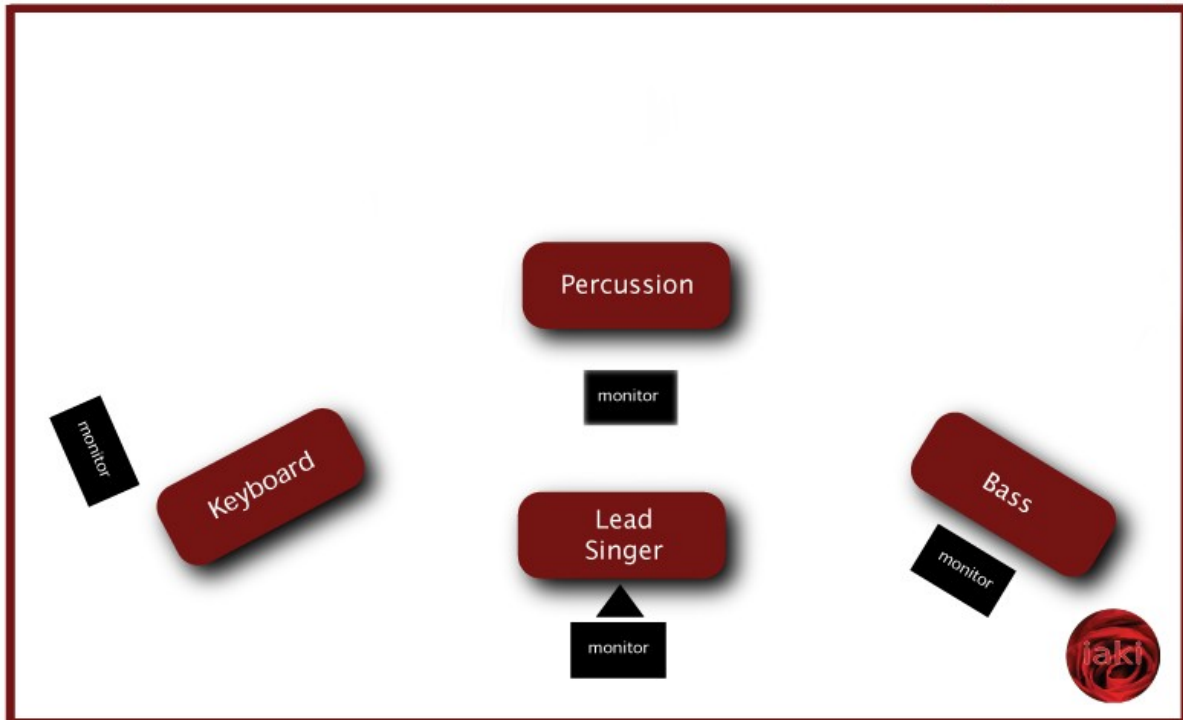

# Iaki Band

stage set up

▲ = Vocal Microphone

[www.iaki.com.au](http://www.iaki.com.au)