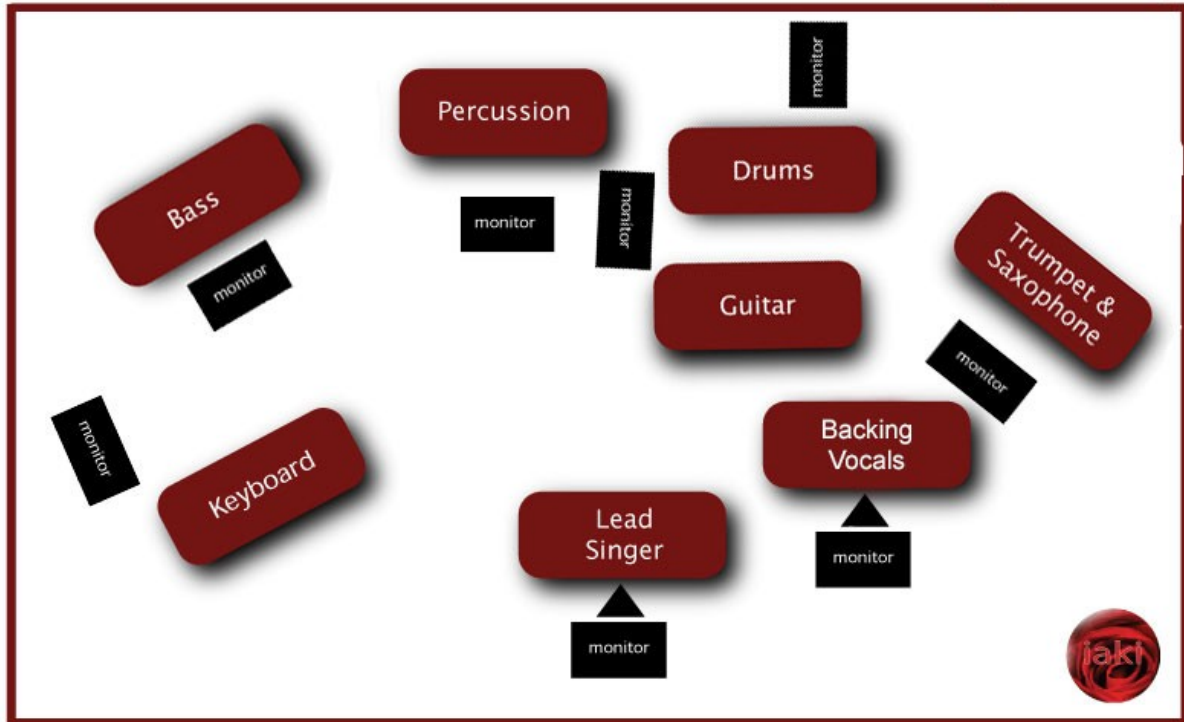

# Iaki Band

stage set up

▲ = Vocal Microphone

[www.iaki.com.au](http://www.iaki.com.au)